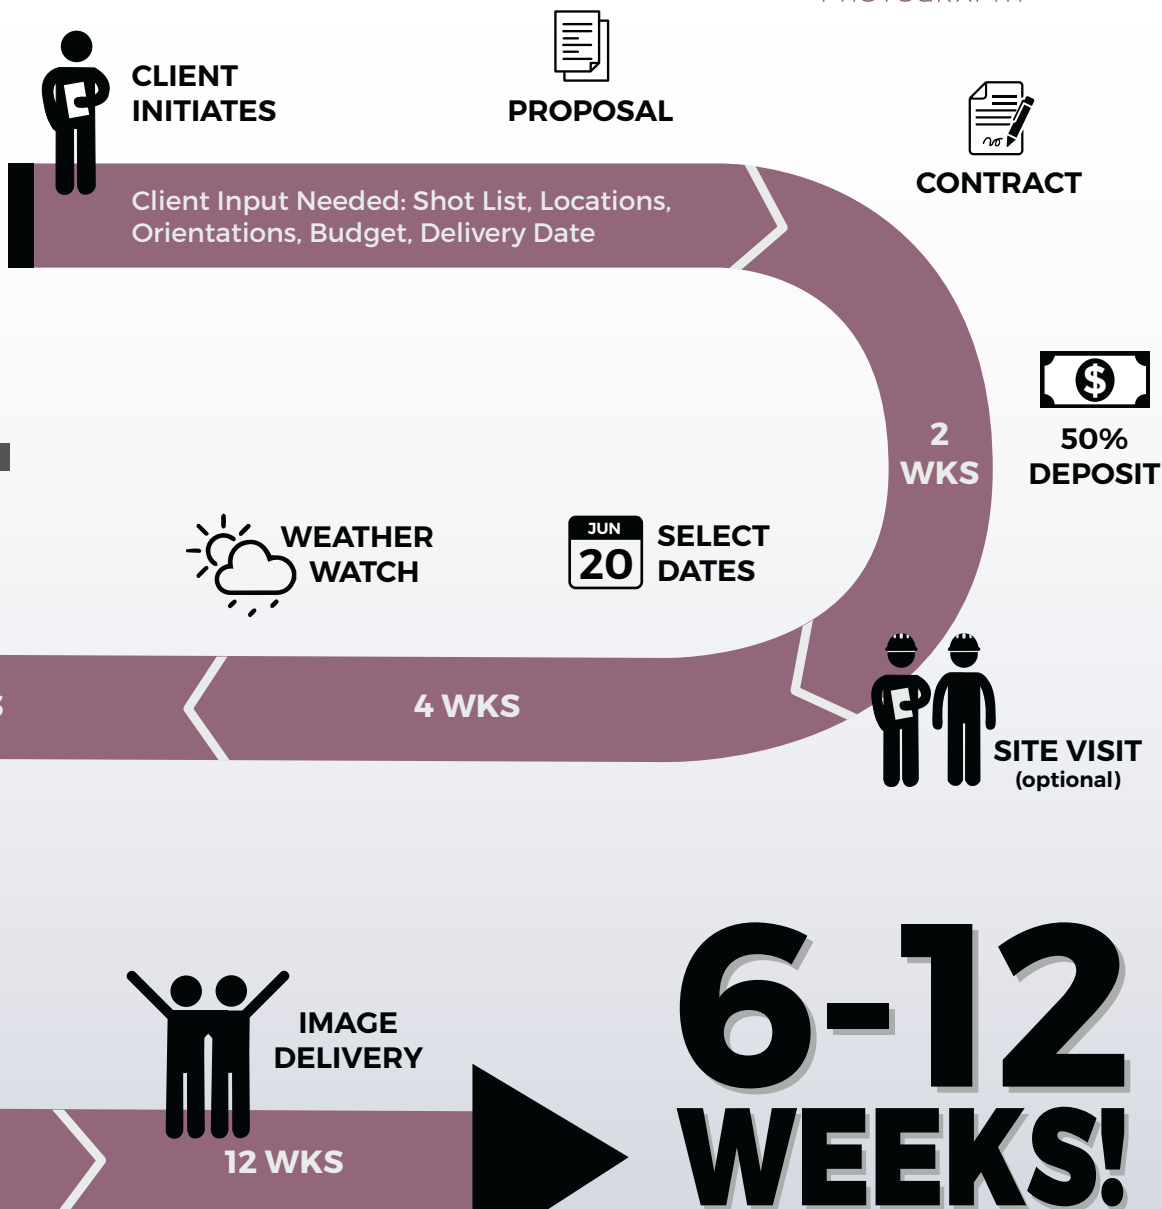

HEATHER CONLEY
PHOTOGRAPHY

AEC
PHOTO SHOOT
TIMELINE

6-12 WEEKS!

OR LONGER FOR LARGE OR MULTI-LOCATION PROJECTS